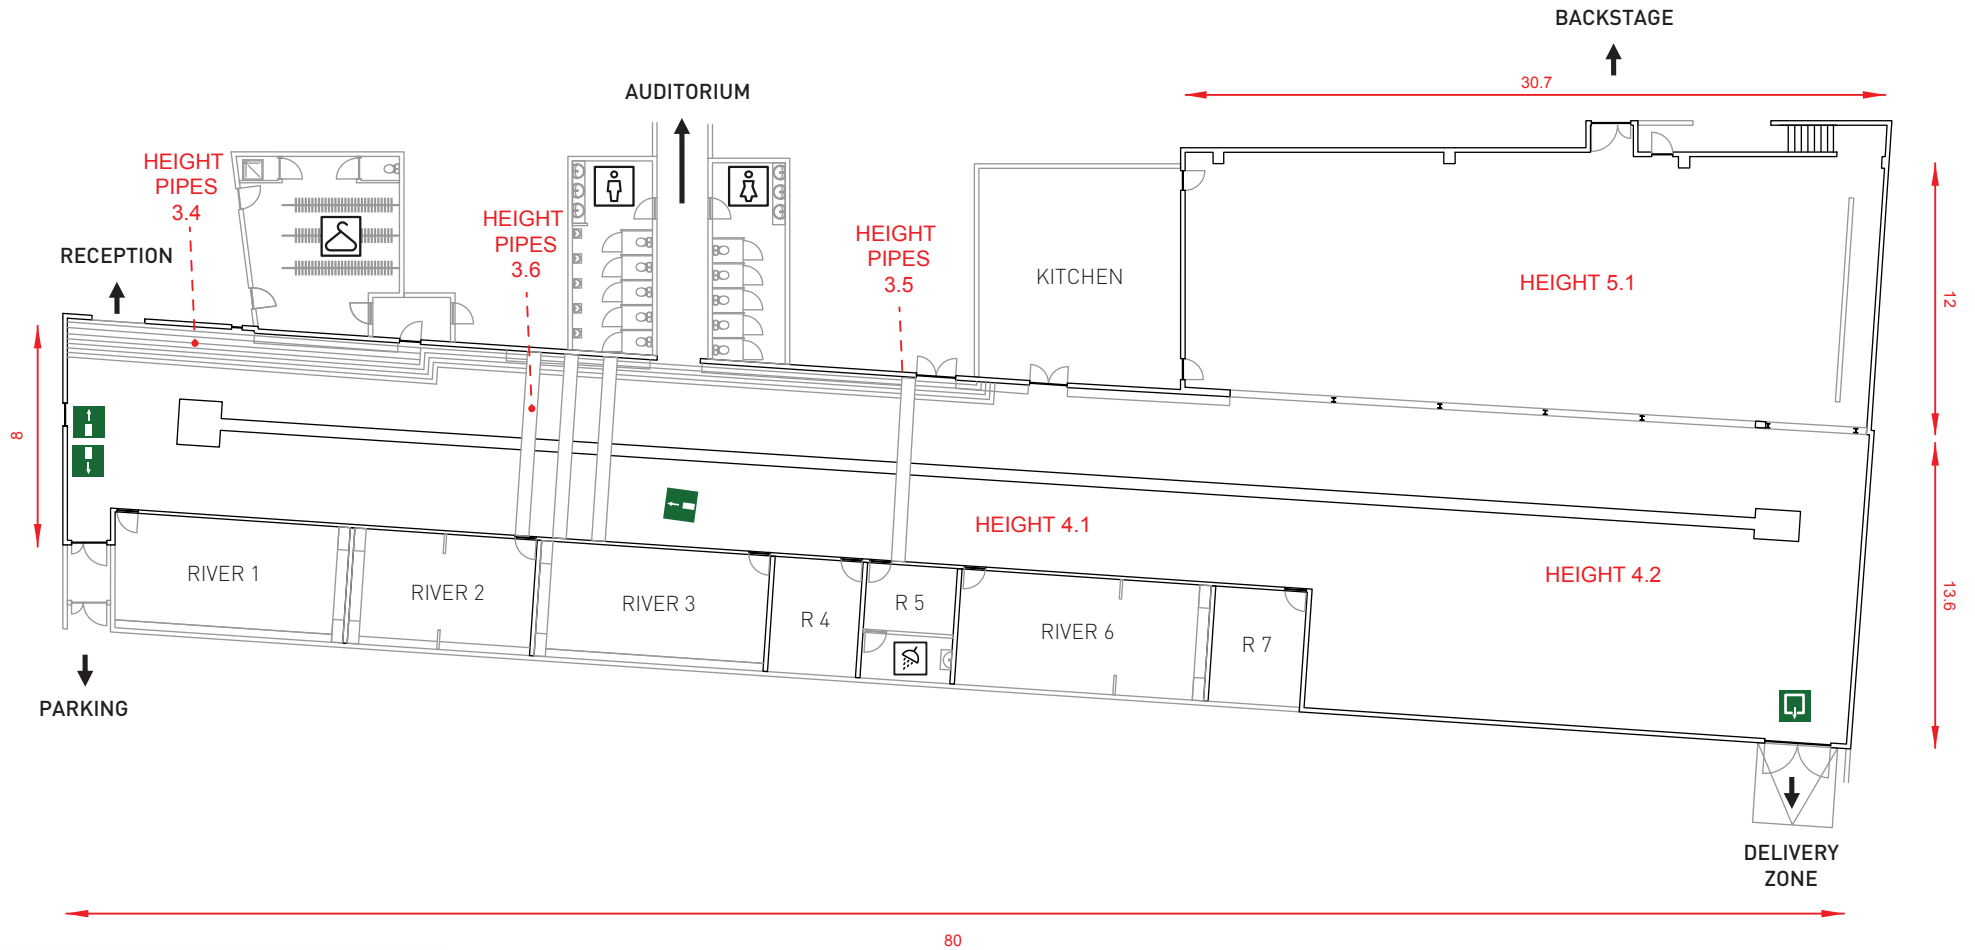

RIVERSIDE • 1250M²

RIVERSIDE • MEASUREMENTS

RIVERSIDE • MEASUREMENTS

RIVERSIDE • BREAK-OUT ROOMS